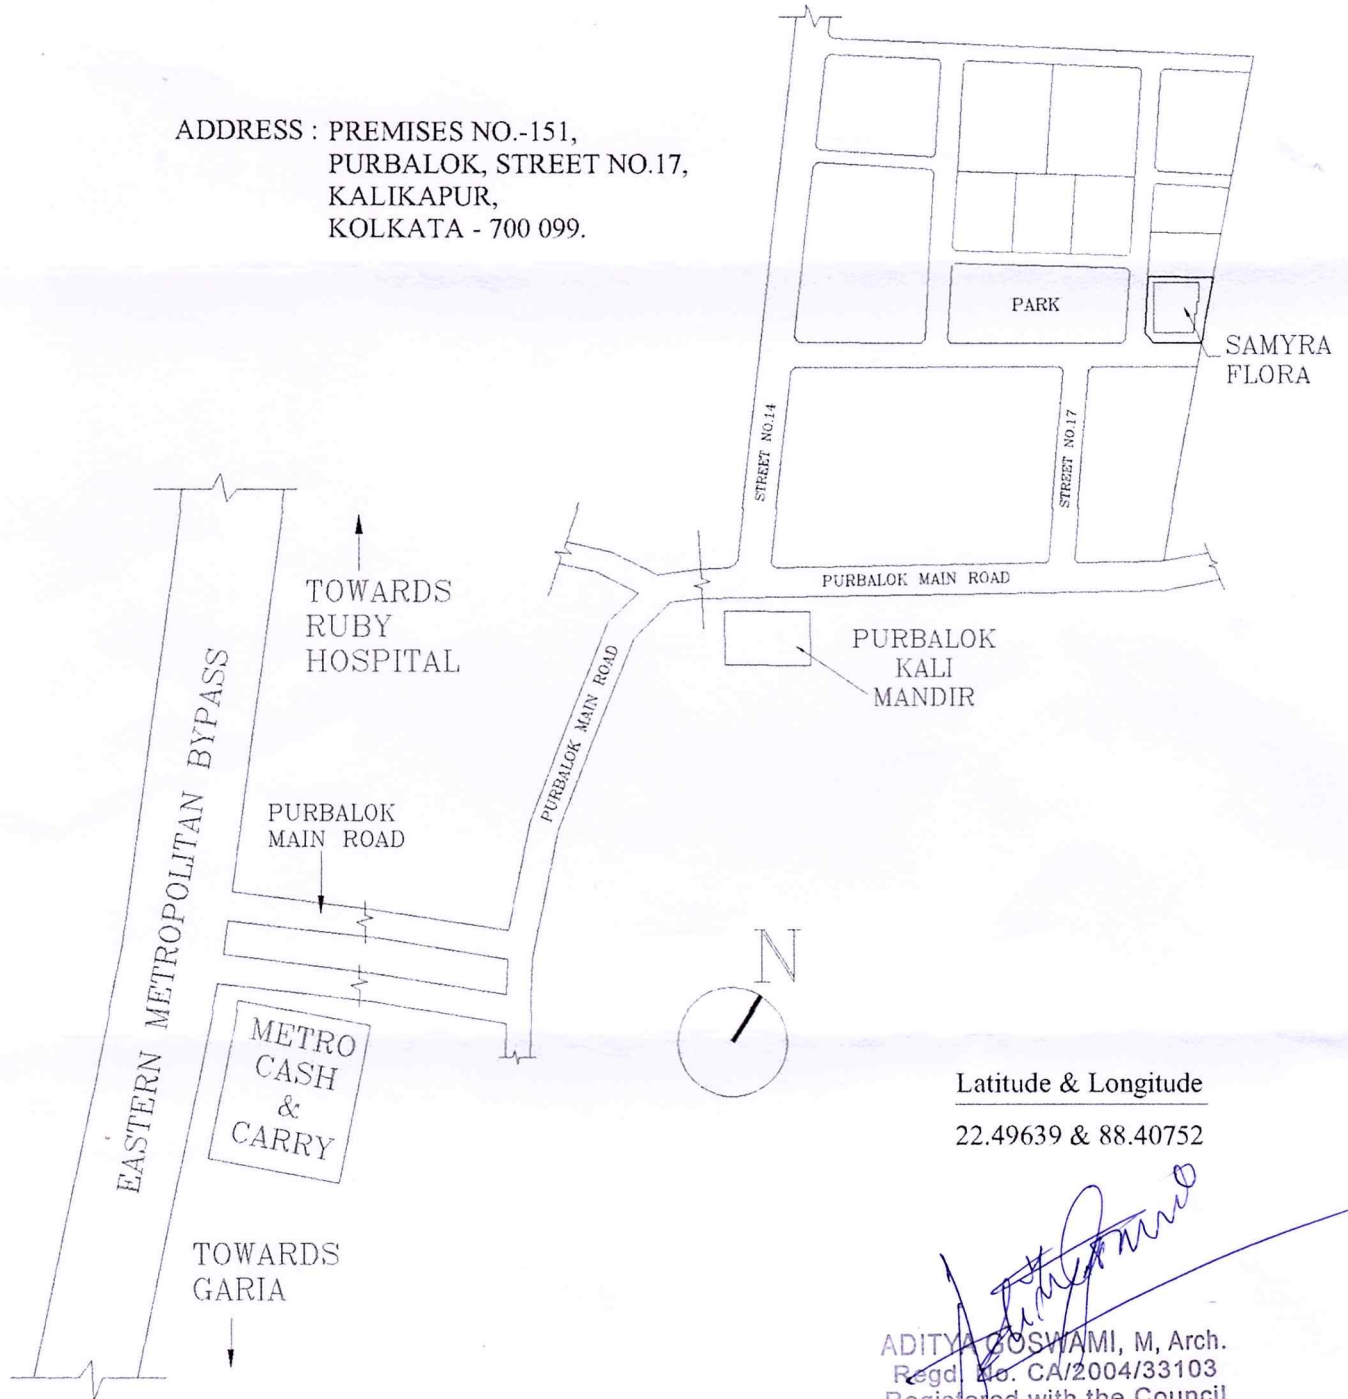

LOCATION PLAN OF SAMYRA FLORA

ADDRESS : PREMISES NO.-151,
PURBALOK, STREET NO.17,
KALIKAPUR,
KOLKATA - 700 099.

Latitude & Longitude

22.49639 & 88.40752

Aditya Goswami
ADITYA GOSWAMI, M, Arch.
Regd. No. CA/2004/33103
Registered with the Council
of Architecture, India

SCALE=1:4000